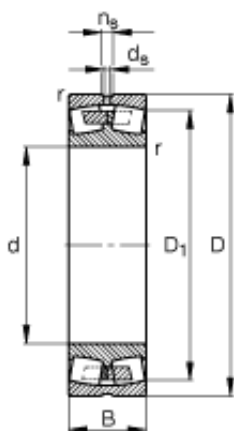

KOYO BEARINGS POLSKA Sp.Z O.o.

190 mm x 260 mm x 52 mm FAG 23938-S-MB Spherical Roller Bearings

Bearing No. 23938-S-MB

23938-S-MB Bearing 2D drawings and 3D CAD models

Size	190x260x52 mm
Bore Diameter	190 mm
Outer Diameter	260 mm
Width	52 mm
d	190 mm
D	260 mm
B	52 mm
D_1	240,2 mm
$D_{a \max}$	251,2 mm
$d_{a \min}$	198,8 mm
d_s	4,8 mm
n_s	9,5 mm
$r_{a \max}$	2 mm
r_{\min}	2 mm
m	8,4 kg / Weight
C_r	465000 N / Dynamic load rating (radial)
e	0,18
Y_1	3,66
Y_2	5,46
C_{0r}	900000 N / Static load rating (radial)
Y_0	3,58
n_G	3150 1/min / Limiting speed