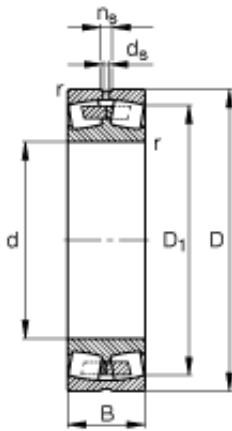

KOYO BEARINGS POLSKA Sp.Z O.o.

180 mm x 320 mm x 112 mm FAG 23236-E1A-M Spherical Roller Bearings

Bearing No. 23236-E1A-M

23236-E1A-M Bearing 2D drawings and 3D CAD models

Size	180x320x112 mm
Bore Diameter	180 mm
Outer Diameter	320 mm
Width	112 mm
d	180 mm
D	320 mm
B	112 mm
D_1	277,3 mm
$D_{a \max}$	303 mm
$d_{a \min}$	197 mm
d_s	8 mm
n_s	15 mm
$r_{a \max}$	3 mm
r_{\min}	4 mm
m	38,5 kg / Weight
C_r	1720000 N / Dynamic load rating (radial)
e	0,33
Y_1	2,07
Y_2	3,09
C_{0r}	2340000 N / Static load rating (radial)
Y_0	2,03
n_G	2010 1/min / Limiting speed