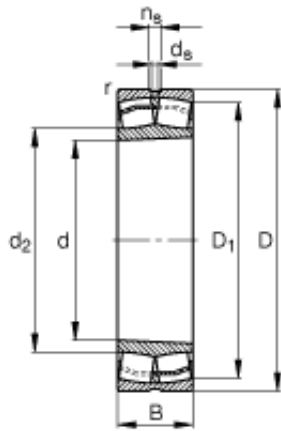

KOYO BEARINGS POLSKA Sp.Z O.o.

100 mm x 215 mm x 47 mm FAG 21320-E1-K-TVPB Spherical Roller Bearings

Bearing No. 21320-E1-K-TVPB

21320-E1-K-TVPB Bearing 2D drawings and 3D CAD models

Size	100x215x47 mm
Bore Diameter	100 mm
Outer Diameter	215 mm
Width	47 mm
d	100 mm
D	215 mm
B	47 mm
D_1	182 mm
$D_{a \max}$	201 mm
d_2	132 mm
$d_{a \min}$	114 mm
d_s	4,8 mm
n_s	9,5 mm
$r_{a \max}$	2,5 mm
r_{\min}	3 mm
m	8,08 kg / Weight
C_r	495000 N / Dynamic load rating (radial)
e	0,22
Y_1	3,14
Y_2	4,67
C_{0r}	530000 N / Static load rating (radial)
Y_0	3,07